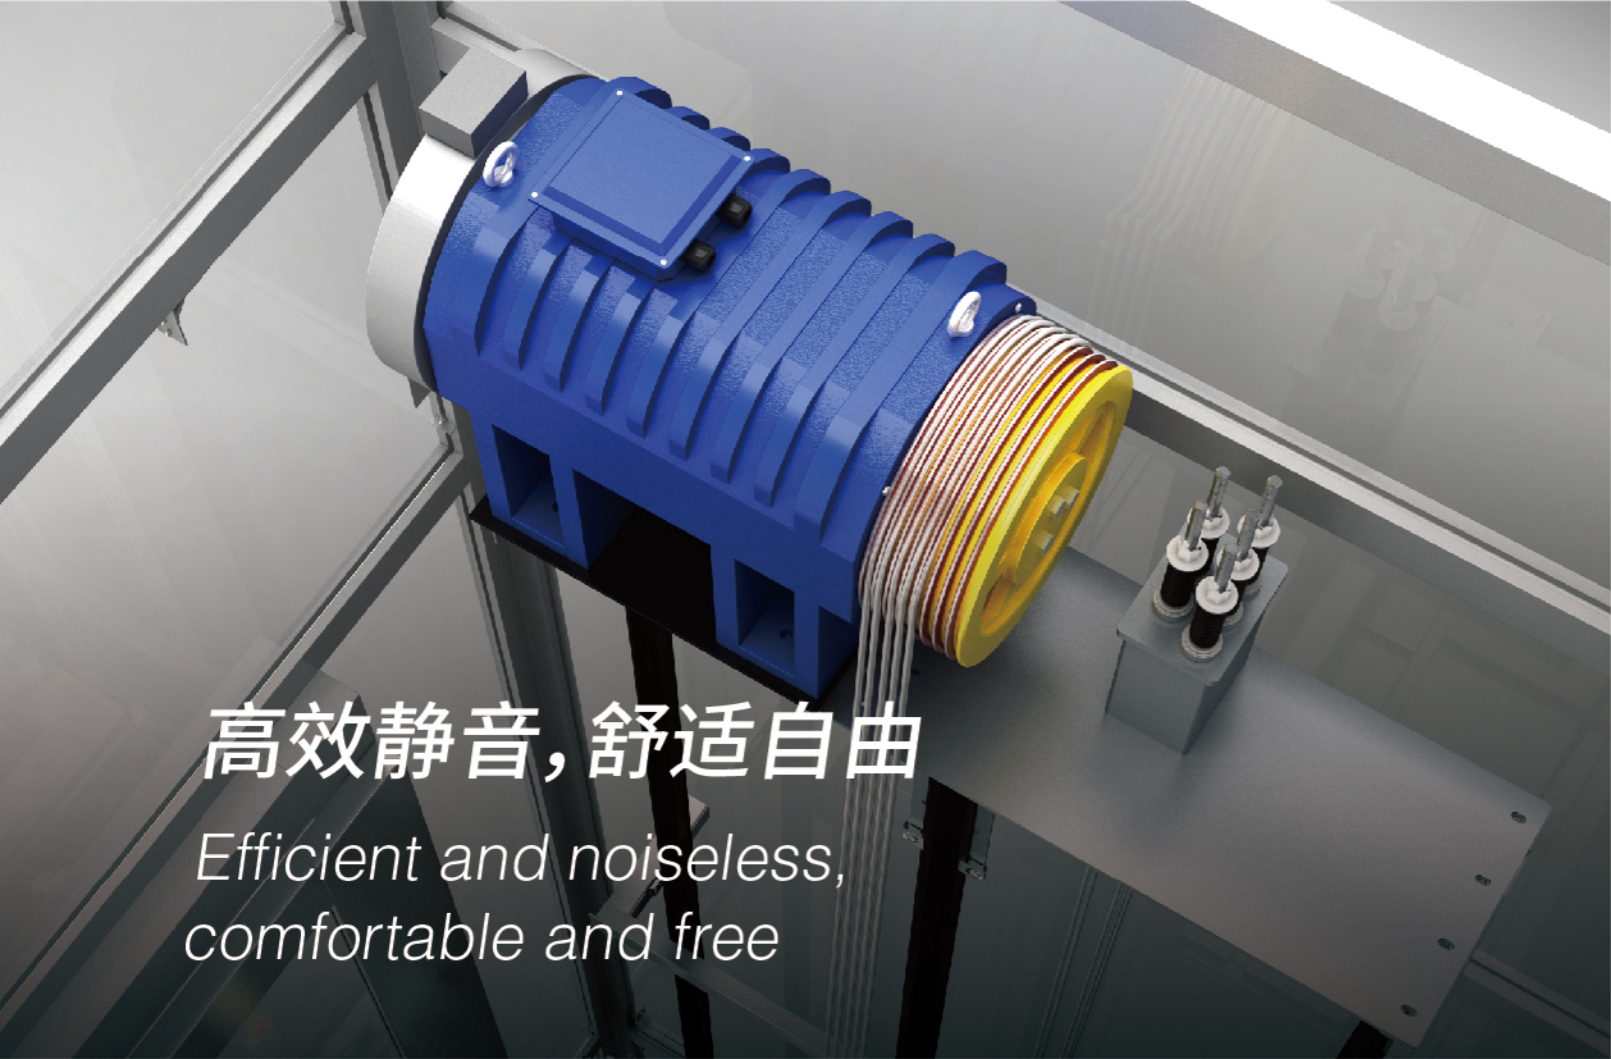

高效静音, 舒适自由

Efficient and noiseless,
comfortable and free

永磁曳引机

家用梯专用曳引主机, 体积小, 传动效率高, 且能耗低, 噪音更小, 运行音量<50DB(A)。卓越的驱动技术, 是电梯启停平滑, 运行过程舒适平稳。

Permanent magnet traction machine

The traction machine exclusive for the home elevator is in small size and high transmission efficiency with low consumption and smaller noise. The running volume is less than 50DB (A). The excellent driving technology ensures the smooth start and stop of the elevator and the whole running process of comfortable and stable.