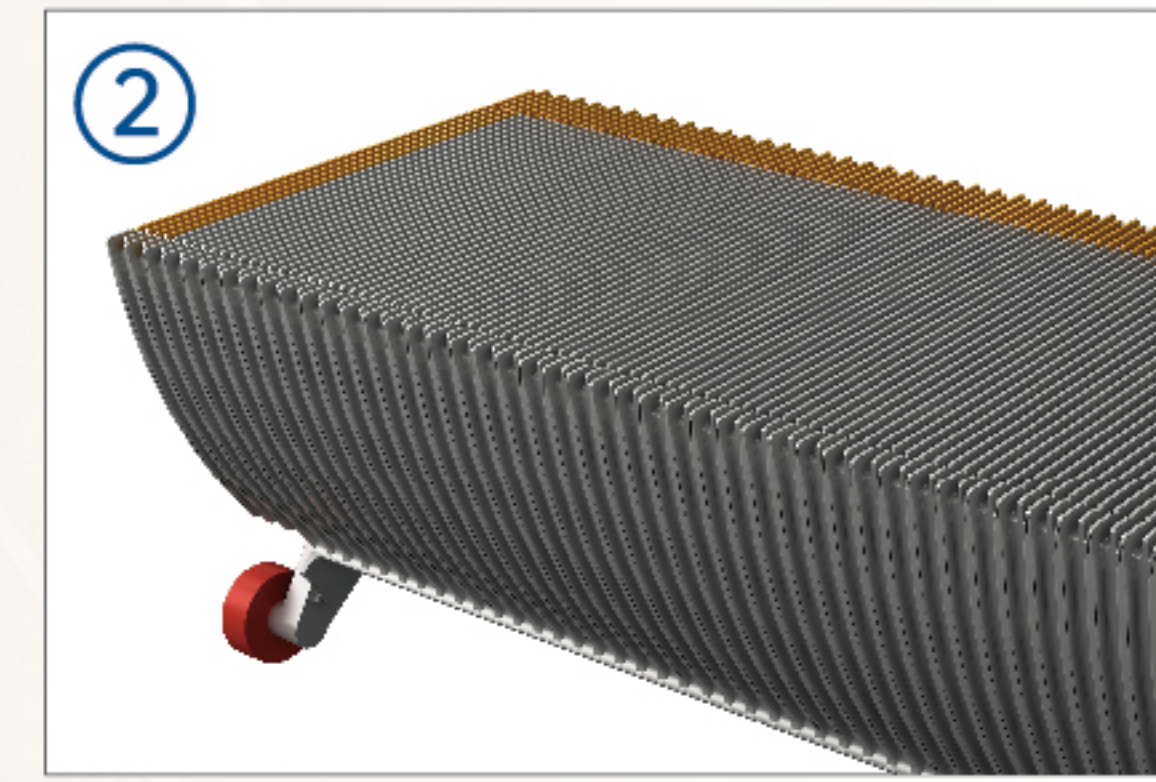

## 扶手入口 Handrail inlet panel

① 塑料护口升级为不锈钢护口与整体围裙板，内外盖板一气呵成，坚固、美观。

Plastic panel is updated to stainless steel panel, which is consistent with skirt panel and inner & outer deck, firm and beautiful.