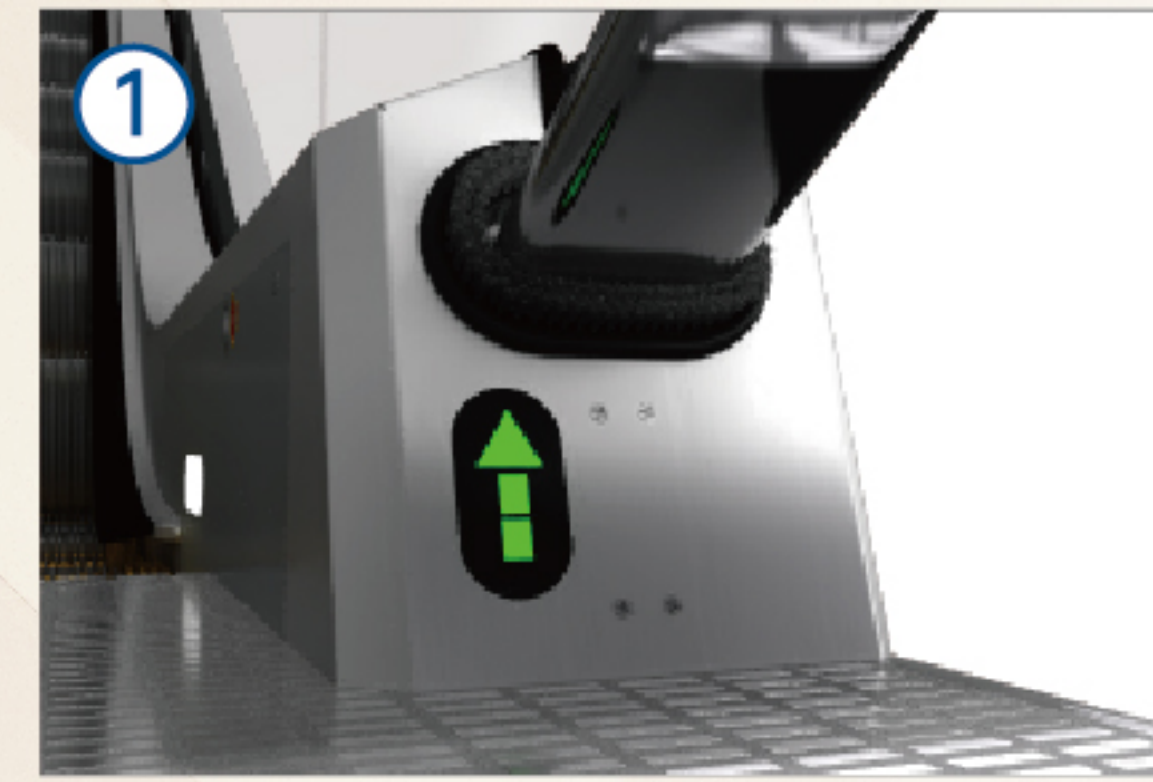

## 扶手入口 Handrail inlet panel

① 塑料护口升级为不锈钢护口与整体围裙板，内外盖板一气呵成，坚固、美观。

Plastic panel is updated to stainless steel panel, which is consistent with skirt panel and inner & outer deck, firm and beautiful.