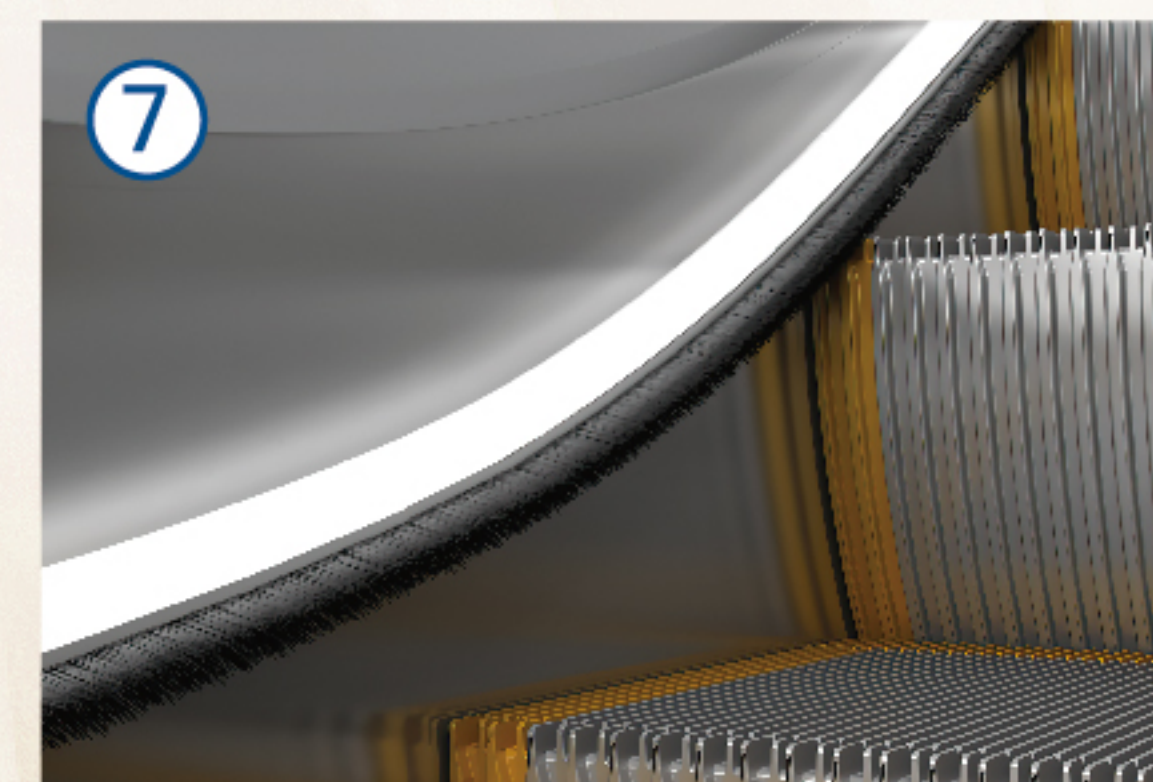

## 前沿踏板 Landing plate

③ 不锈钢蚀刻前沿踏板，坚固、美观、抗腐蚀、防滑、更安全。

Etched stainless steel landing plate appears firm, beautiful, anti-corrosive, anti-skid and more safety.

## 围裙板照明 Skirt panel lighting

⑦ 连续带状照明，营造温馨的乘运环境。

Continuous belt lighting creates a warm and sweet travel environment.

## 扶手照明 Handrail lighting

⑧ 漫反射LED灯带，色系丰富，绚丽多彩。

Diffuse reflection LED light strip with rich and gorgeous colors.